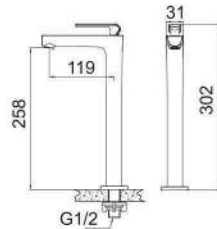

175.04101

CP brass wall mounted basin tap with quarter turn single lever handle and wall flange.

LUTHER SERIES

115.06101

CP brass basin pillar tap with quarter turn single lever handle.

115.10101

CP brass tall basin pillar tap with quarter turn single lever handle.