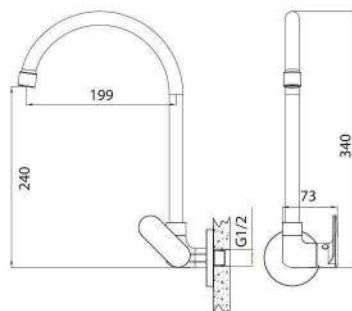

CP brass wall mounted two way tap with quarter turn single lever handle and wall flange.

191.07101

CP brass wall mounted bib tap with quarter turn single lever handle and wall flange.

191.05101

CP brass wall mounted basin tap with quarter turn single lever handle and wall flange.

LIMA SERIES

175.07101

CP brass basin pillar tap with quarter turn single lever handle.

175.12101

CP brass tall basin pillar tap with quarter turn single lever handle.

175.11101

CP brass 1/2" concealed stopcock with quarter turn single lever handle and sliding wall flange.

175.06101

CP brass pillar sink tap with quarter turn single lever handle and swivel spout.

175.08101

CP brass wall mounted sink tap with quarter turn single lever handle, swivel spout and wall flange.

175.03101

CP brass 1/2" angle valve with quarter turn single lever handle and wall flange.

175.02101

CP brass wall mounted two way tap with quarter turn single lever handle and wall flange.

175.05101

CP brass wall mounted bib tap with quarter turn single lever handle and wall flange.