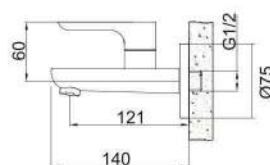

191.06101

CP brass wall mounted two way tap with quarter turn single lever handle and wall flange.

191.07101

CP brass wall mounted bib tap with quarter turn single lever handle and wall flange.

191.05101

CP brass wall mounted basin tap with quarter turn single lever handle and wall flange.