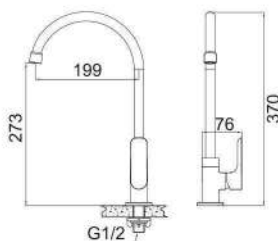

🌐 www.agrow.com.my

PENANG: ☎ 04- 2297461/ 2297063

📠 04- 2297462

JOHOR: ☎ 07- 3532261/ 3532267

📠 07- 3532254

191.01101

CP brass basin pillar tap with quarter turn single lever handle.

191.02101

CP brass tall basin pillar tap with quarter turn single lever handle.

191.08101

CP brass 1/2" concealed stopcock with quarter turn single lever handle and sliding wall flange.

191.03101

CP brass pillar sink tap with quarter turn single lever handle and swivel spout.