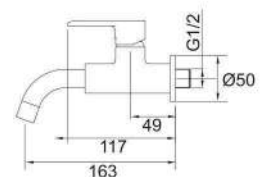

CP brass 1/2" angle valve with quarter turn single lever handle and wall flange.

175.02101

CP brass wall mounted two way tap with quarter turn single lever handle and wall flange.

175.05101

CP brass wall mounted bib tap with quarter turn single lever handle and wall flange.