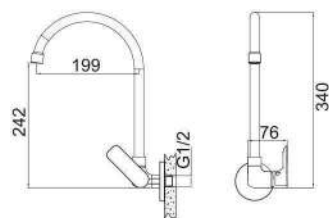

🌐 www.agrow.com.my

PENANG: ☎ 04- 2297461/ 2297063

📠 04- 2297462

JOHOR: ☎ 07- 3532261/ 3532267

📠 07- 3532254

191.01101

CP brass basin pillar tap with quarter turn single lever handle.

191.02101

CP brass tall basin pillar tap with quarter turn single lever handle.

191.08101

CP brass 1/2" concealed stopcock with quarter turn single lever handle and sliding wall flange.

191.03101

CP brass pillar sink tap with quarter turn single lever handle and swivel spout.