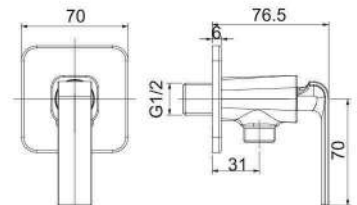

175.04101

CP brass wall mounted basin tap with quarter turn single lever handle and wall flange.

LUTHER SERIES

115.06101

CP brass basin pillar tap with quarter turn single lever handle.

115.10101

CP brass tall basin pillar tap with quarter turn single lever handle.

115.03101

CP brass 1/2" concealed stopcock with quarter turn single lever handle and sliding wall flange.

115.07101

CP brass pillar sink tap with quarter turn single lever handle and swivel spout.

115.08101

CP brass wall mounted sink tap with quarter turn single lever handle, swivel spout and wall flange.

115.11101

CP brass 1/2" angle valve with quarter turn single lever handle and sliding wall flange.

115.12101