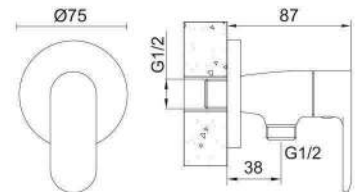

175.03101

CP brass 1/2" angle valve with quarter turn single lever handle and wall flange.