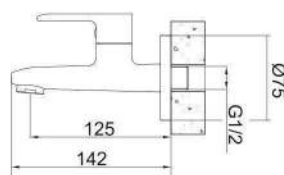

175.05101

CP brass wall mounted bib tap with quarter turn single lever handle and wall flange.