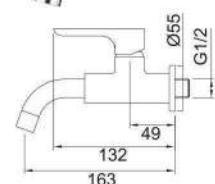

191.06101

CP brass wall mounted two way tap with quarter turn single lever handle and wall flange.

191.07101

CP brass wall mounted bib tap with quarter turn single lever handle and wall flange.

191.05101

CP brass wall mounted basin tap with quarter turn single lever handle and wall flange.