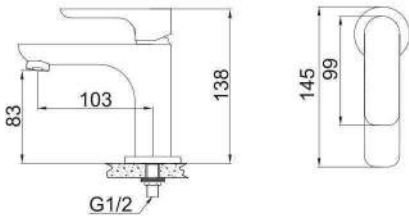

🌐 www.agrow.com.my

PENANG: ☎ 04- 2297461/ 2297063

📠 04- 2297462

JOHOR: ☎ 07- 3532261/ 3532267

📠 07- 3532254

191.01101

CP brass basin pillar tap with quarter turn single lever handle.

191.02101

CP brass tall basin pillar tap with quarter turn single lever handle.

191.08101

CP brass 1/2" concealed stopcock with quarter turn single lever handle and sliding wall flange.

191.03101

CP brass pillar sink tap with quarter turn single lever handle and swivel spout.