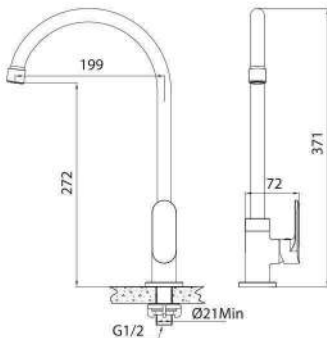

CP brass wall mounted two way tap with quarter turn single lever handle and wall flange.

191.07101

CP brass wall mounted bib tap with quarter turn single lever handle and wall flange.

191.05101

CP brass wall mounted basin tap with quarter turn single lever handle and wall flange.

LIMA SERIES

175.07101

CP brass basin pillar tap with quarter turn single lever handle.

175.12101

CP brass tall basin pillar tap with quarter turn single lever handle.

175.11101

CP brass 1/2" concealed stopcock with quarter turn single lever handle and sliding wall flange.

175.06101

CP brass pillar sink tap with quarter turn single lever handle and swivel spout.

175.08101

CP brass wall mounted sink tap with quarter turn single lever handle, swivel spout and wall flange.

175.03101

CP brass 1/2" angle valve with quarter turn single lever handle and wall flange.

175.02101

CP brass wall mounted two way tap with quarter turn single lever handle and wall flange.

175.05101

CP brass wall mounted bib tap with quarter turn single lever handle and wall flange.