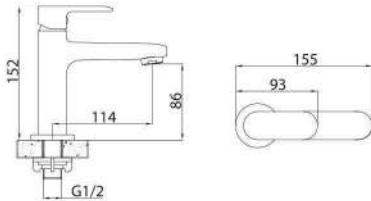

CP brass wall mounted two way tap with quarter turn single lever handle and wall flange.

191.07101

CP brass wall mounted bib tap with quarter turn single lever handle and wall flange.

191.05101

CP brass wall mounted basin tap with quarter turn single lever handle and wall flange.

LIMA SERIES

175.07101

CP brass basin pillar tap with quarter turn single lever handle.

175.12101

CP brass tall basin pillar tap with quarter turn single lever handle.

175.11101

CP brass 1/2" concealed stopcock with quarter turn single lever handle and sliding wall flange.