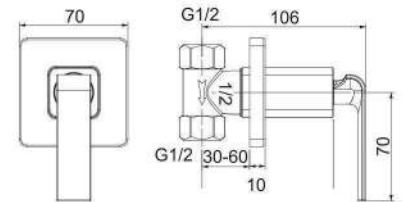

CP brass 1/2" angle valve with quarter turn single lever handle and wall flange.

175.02101

CP brass wall mounted two way tap with quarter turn single lever handle and wall flange.

175.05101

CP brass wall mounted bib tap with quarter turn single lever handle and wall flange.

175.04101

CP brass wall mounted basin tap with quarter turn single lever handle and wall flange.

LUTHER SERIES

115.06101

CP brass basin pillar tap with quarter turn single lever handle.

115.10101

CP brass tall basin pillar tap with quarter turn single lever handle.