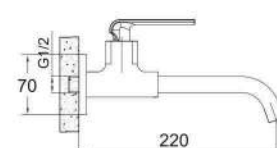

115.09101

CP brass wall mounted basin tap with quarter turn single lever handle and wall flange.