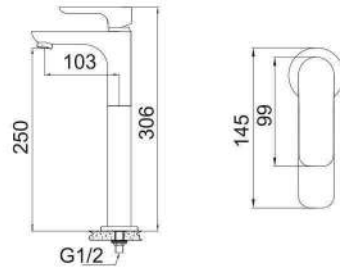

🌐 www.agrow.com.my

PENANG: ☎ 04- 2297461/ 2297063

📠 04- 2297462

JOHOR: ☎ 07- 3532261/ 3532267

📠 07- 3532254

191.01101

CP brass basin pillar tap with quarter turn single lever handle.

191.02101