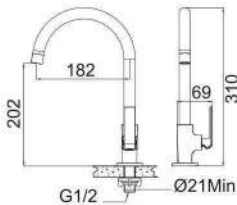

CP brass 1/2" angle valve with quarter turn single lever handle and wall flange.

175.02101

CP brass wall mounted two way tap with quarter turn single lever handle and wall flange.

175.05101

CP brass wall mounted bib tap with quarter turn single lever handle and wall flange.

175.04101

CP brass wall mounted basin tap with quarter turn single lever handle and wall flange.

LUTHER SERIES

115.06101

CP brass basin pillar tap with quarter turn single lever handle.

115.10101

CP brass tall basin pillar tap with quarter turn single lever handle.

115.03101

CP brass 1/2" concealed stopcock with quarter turn single lever handle and sliding wall flange.

115.07101

CP brass pillar sink tap with quarter turn single lever handle and swivel spout.

115.08101