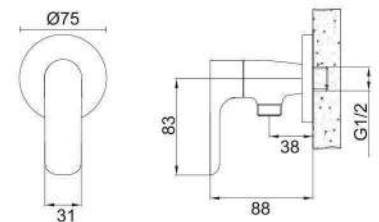

🌐 www.agrow.com.my

PENANG: ☎ 04- 2297461/ 2297063

📠 04- 2297462

JOHOR: ☎ 07- 3532261/ 3532267

📠 07- 3532254

191.01101

CP brass basin pillar tap with quarter turn single lever handle.

191.02101

CP brass tall basin pillar tap with quarter turn single lever handle.

191.08101

CP brass 1/2" concealed stopcock with quarter turn single lever handle and sliding wall flange.

191.03101

CP brass pillar sink tap with quarter turn single lever handle and swivel spout.