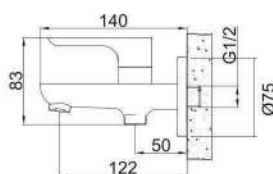

191.06101

CP brass wall mounted two way tap with quarter turn single lever handle and wall flange.

191.07101

CP brass wall mounted bib tap with quarter turn single lever handle and wall flange.

191.05101

CP brass wall mounted basin tap with quarter turn single lever handle and wall flange.