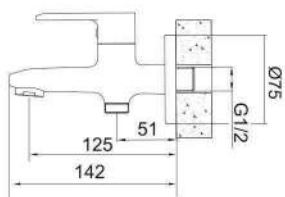

175.02101

CP brass wall mounted two way tap with quarter turn single lever handle and wall flange.