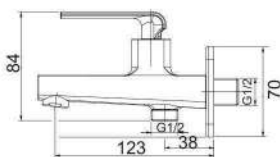

115.03101

CP brass 1/2" concealed stopcock with quarter turn single lever handle and sliding wall flange.

115.07101

CP brass pillar sink tap with quarter turn single lever handle and swivel spout.

115.08101

CP brass wall mounted sink tap with quarter turn single lever handle, swivel spout and wall flange.

115.11101

CP brass 1/2" angle valve with quarter turn single lever handle and sliding wall flange.

115.12101