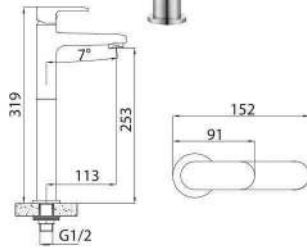

191.04101

CP brass wall mounted sink tap with quarter turn single lever handle, swivel spout and wall flange.

191.09101

CP brass 1/2" angle valve with quarter turn single lever handle and wall flange.

191.06101

CP brass wall mounted two way tap with quarter turn single lever handle and wall flange.

191.07101

CP brass wall mounted bib tap with quarter turn single lever handle and wall flange.

191.05101

CP brass wall mounted basin tap with quarter turn single lever handle and wall flange.

LIMA SERIES

175.07101

CP brass basin pillar tap with quarter turn single lever handle.

175.12101

CP brass tall basin pillar tap with quarter turn single lever handle.

175.11101

CP brass 1/2" concealed stopcock with quarter turn single lever handle and sliding wall flange.