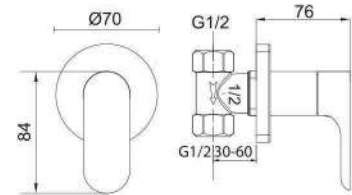

LIMA SERIES

175.07101

CP brass basin pillar tap with quarter turn single lever handle.

175.12101

CP brass tall basin pillar tap with quarter turn single lever handle.

175.11101

CP brass 1/2" concealed stopcock with quarter turn single lever handle and sliding wall flange.

175.06101

CP brass pillar sink tap with quarter turn single lever handle and swivel spout.

175.08101

CP brass wall mounted sink tap with quarter turn single lever handle, swivel spout and wall flange.

175.03101