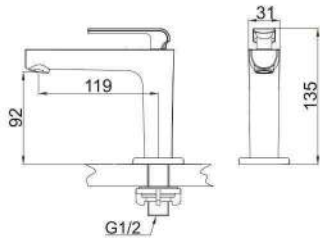

CP brass 1/2" angle valve with quarter turn single lever handle and wall flange.

175.02101

CP brass wall mounted two way tap with quarter turn single lever handle and wall flange.

175.05101

CP brass wall mounted bib tap with quarter turn single lever handle and wall flange.

175.04101

CP brass wall mounted basin tap with quarter turn single lever handle and wall flange.

LUTHER SERIES

115.06101

CP brass basin pillar tap with quarter turn single lever handle.

115.10101

CP brass tall basin pillar tap with quarter turn single lever handle.