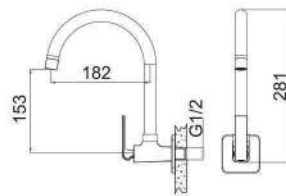

CP brass 1/2" angle valve with quarter turn single lever handle and wall flange.

175.02101

CP brass wall mounted two way tap with quarter turn single lever handle and wall flange.

175.05101

CP brass wall mounted bib tap with quarter turn single lever handle and wall flange.

175.04101

CP brass wall mounted basin tap with quarter turn single lever handle and wall flange.

LUTHER SERIES

115.06101

CP brass basin pillar tap with quarter turn single lever handle.

115.10101

CP brass tall basin pillar tap with quarter turn single lever handle.

115.03101

CP brass 1/2" concealed stopcock with quarter turn single lever handle and sliding wall flange.

115.07101

CP brass pillar sink tap with quarter turn single lever handle and swivel spout.

115.08101

CP brass wall mounted sink tap with quarter turn single lever handle, swivel spout and wall flange.

115.11101

CP brass 1/2" angle valve with quarter turn single lever handle and sliding wall flange.

115.12101