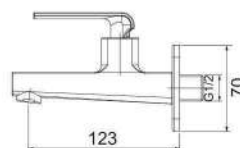

115.13101

CP brass wall mounted bib tap with quarter turn single lever handle and wall flange.