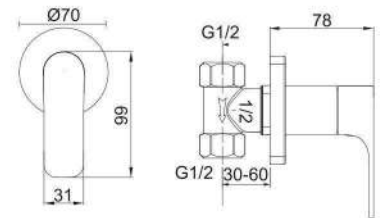

🌐 www.agrow.com.my

PENANG: ☎ 04- 2297461/ 2297063

📠 04- 2297462

JOHOR: ☎ 07- 3532261/ 3532267

📠 07- 3532254

191.01101

CP brass basin pillar tap with quarter turn single lever handle.

191.02101

CP brass tall basin pillar tap with quarter turn single lever handle.

191.08101

CP brass 1/2" concealed stopcock with quarter turn single lever handle and sliding wall flange.

191.03101

CP brass pillar sink tap with quarter turn single lever handle and swivel spout.